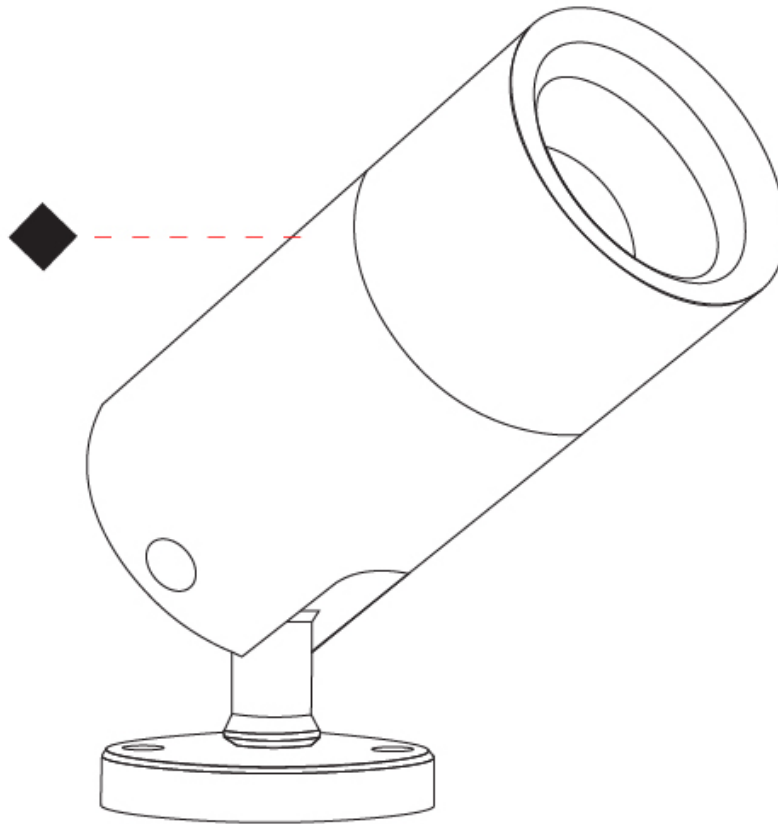

E12F0005-

PROJECT	_____
TYPE	_____
SPECIFIER	_____
QUANTITY	_____
DATE	_____

E